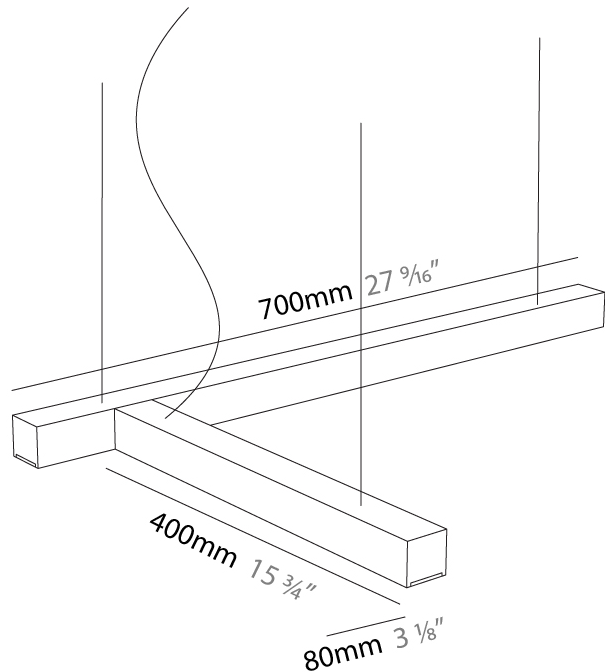

PROJECT	
TYPE	
SPECIFIER	
QUANTITY	
DATE	

L-SHAPE SUSPENSION

D71001-

base number
Color   Finish
Temperature   Options

1. To build a product code in our configurator select the specify button on the base model # product page
2. To build a manual product code on this datasheet choose from the options listed below in blue font and add the suffix to the base model #

GENERAL

Series: LED40 Modular
Subseries: L-Shape
Brand: Tunto
Division: Design
Mounting Type: Suspension
Mounting Location: Ceiling
Subcategory: Modular

PHYSICAL

Shape: Rectangle
Length (mm): 700
Length (in): 27 ⁹/₁₆
Width (mm): 400
Width (in): 15 ³/₄
Height (mm): 40
Height (in): 1 ⁹/₁₆
Max. Overall Height (mm): 2040
Max. Overall Height (in): 80 ⁵/₁₆
Extension (mm): 80
Extension (in): 3 ¹/₈
Light Distribution: Direct
Diffuser: Opal;
Fixture Finish: [WAL](#) / [ASH](#) / [OAK](#) / [BLK](#) / [WHI](#)
Fixture Material: Wood

ELECTRICAL

Lamp Type: LED
Input Wattage (W): 23
Total Output Wattage (W): 19
Dimming: Tri-Mode (Non-Dimming and Phase Dimming (120Vac only) and 0-10V Dimming)
Driver Included: Yes
Driver Location: Integrated
Driver Type: Constant Current - Universal
Driver Class: Class 2
Input Voltage (V): 120 - 277
Constant Current (MA): 700

LED

Color Temperature (°K): [2700](#) / [3000](#) / [4000](#)
Max. Delivered Lumen (lm): 1000
CRI: >93 CRI
Lamp Life (hrs): 50000

OPTICAL

RATINGS AND CERTIFICATIONS

Certified By: Certified for North American Standards
IP rating: IP20